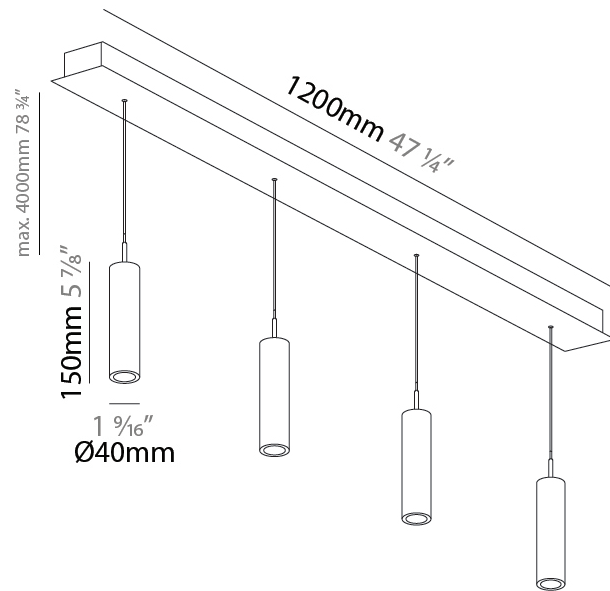

GENERAL

Series: G-Mini Channel
Subseries: G-Mini Channel Hangover
Partner: Prolicht
Division: Architectural
Installation: Suspension
Product Type: Clusters
Mounting Location: Ceiling
Light Distribution: Direct

PHYSICAL

Shape: Cylinder
Diameter (mm): 40
Diameter (in): 1 9/16
Length (mm): 1200
Length (in): 47 1/4
Height (mm): 150
Height (in): 5 7/8

Diffuser: Shine Ring - NOR / OPL / YEL / ORA / RED / BLU / GRN
Fixture Finish: SSR / BKV / CWI / CRY / HAB / UFT / ITA / RUA / FTG / MYG / LOD / PUS / FRO / FUP / KIA / POP / BLS / SPG / MEY / GOH / CHC / COM / ABZ / JAG / OBR / MOS / ROR
Accent Finish: NOF / COP / MIR / SSS
Fixture Material: Extruded Aluminum / Steel
Cable Details: 2,000mm/78 3/4" / 4,000mm/157 1/2" - Cable, Black, Green, Orange, Red, White

ELECTRICAL

Lamp Type: LED (Zhaga Standard)
Input Wattage (W): 39
Total Output Wattage (W): 35.4
Dimming: Non-Dimmable
Driver Included: Yes
Driver Location: Integrated
Driver Type: Constant Current - Universal
Driver Class: Class 2
Input Voltage (V): 120 - 277

LED

Color Temperature (°K): 2700 / 3000 / 3500 / 4000
Max. Delivered Lumen (lm): 2776 / 2904 / 3012 / 3080
Nominal Lumen (lm): 3878 / 4056 / 4206 / 4301
CRI: >90 CRI
Lamp Life (hrs): 50000

OPTICAL

Beam Angle: 40 / 52

RATINGS AND CERTIFICATIONS

Certified By: Certified for North American Standards
IP rating: IP20