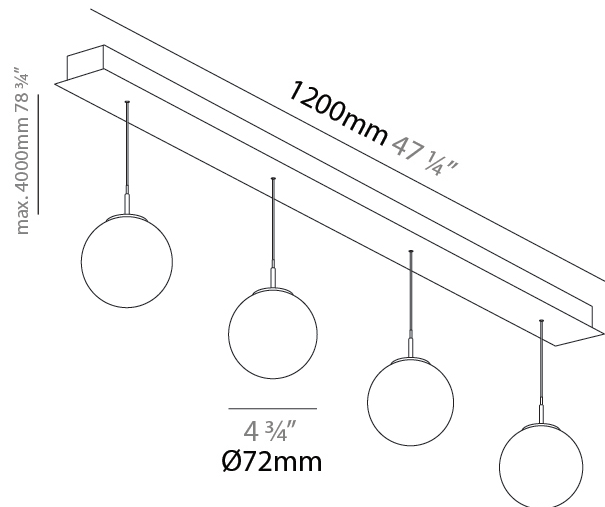

GENERAL

Series: G-Mini Channel
Subseries: G-Mini Channel Bilo
Partner: Prolicht
Division: Architectural
Installation: Suspension
Product Type: Clusters
Mounting Location: Ceiling
Light Distribution: Direct

PHYSICAL

Shape: Cylinder
Diameter (mm): 120
Diameter (in): 4 ¾
Length (mm): 1200
Length (in): 47 ¼
Height (mm): 120
Height (in): 4 ¾
Diffuser: Touch of Color - NOR / OPL / YEL / ORA / RED / BLU / GRN
Fixture Finish: SSR / BKV / CWI / CRY / HAB / UFT / ITA / RUA / FTG / MYG / LOD / PUS / FRO / FUP / KIA / POP / BLS / SPG / MEY / GOH / CHC / COM / ABZ / JAG / OBR / MOS / ROR
Accent Finish: NOF / COP / MIR / SSS
Fixture Material: Extruded Aluminum / Steel
Cable Details: 2000mm/78 ¾" / 4000mm/157 1/2" - Cable, Black, Green, Orange, Red, White

ELECTRICAL

Lamp Type: LED (Zhaga Standard)
Input Wattage (W): 26
Total Output Wattage (W): 23.7
Dimming: Non-Dimmable
Driver Included: Yes
Driver Location: Integrated
Driver Type: Constant Current - Universal
Driver Class: Class 2
Input Voltage (V): 120 - 277

LED

Color Temperature (°K): 2700 / 3000 / 3500 / 4000
Max. Delivered Lumen (lm): 1424 / 1507 / 1591 / 1634
Nominal Lumen (lm): 1840 / 1949 / 2057 / 2112
CRI: >90 CRI
Lamp Life (hrs): 50000

OPTICAL

Beam Angle: 180

RATINGS AND CERTIFICATIONS

Certified By: Certified for North American Standards
IP rating: IP20