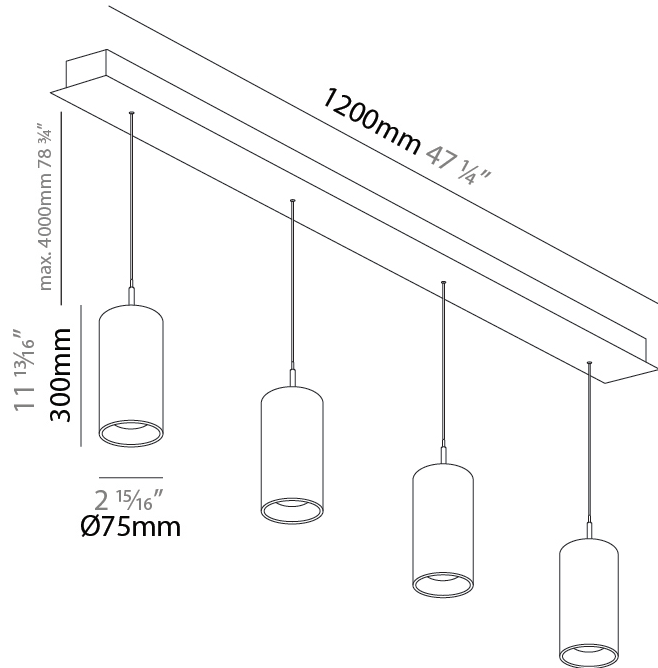

GENERAL

Series: G-Mini Channel
Subseries: G-Mini Channel Hangover
Partner: Prolicht
Division: Architectural
Installation: Suspension
Product Type: Clusters
Mounting Location: Ceiling
Light Distribution: Direct

PHYSICAL

Shape: Cylinder
Diameter (mm): 75
Diameter (in): 2 ¹⁵/₁₆
Length (mm): 1200
Length (in): 47 ¹/₄
Height (mm): 150
Height (in): 5 ⁷/₈

Diffuser: Shine Ring - NOR / OPL / YEL / ORA / RED / BLU / GRN
Fixture Finish: SSR / BKV / CWI / CRY / HAB / UFT / ITA / RUA / FTG / MYG / LOD / PUS / FRO / FUP / KIA / POP / BLS / SPG / MEY / GOH / CHC / COM / ABZ / JAG / OBR / MOS / ROR
Accent Finish: NOF / COP / MIR / SSS
Fixture Material: Extruded Aluminum / Steel
Cable Details: 2000mm/78 3/4" / 4000mm/157 1/2" - Cable, Black, Green, Orange, Red, White

ELECTRICAL

Lamp Type: LED (Zhaga Standard)
Input Wattage (W): 26
Total Output Wattage (W): 23.7
Dimming: Non-Dimmable
Driver Included: Yes
Driver Location: Integrated
Driver Type: Constant Current - Universal
Driver Class: Class 2
Input Voltage (V): 120 - 277

LED

Color Temperature (°K): 2700 / 3000 / 3500 / 4000
Max. Delivered Lumen (lm): 1557 / 1649 / 1740 / 1787
Nominal Lumen (lm): 1840 / 1949 / 2057 / 2112
CRI: >90 CRI
Lamp Life (hrs): 50000

OPTICAL

Beam Angle: 6 / 22 / 38

RATINGS AND CERTIFICATIONS

Certified By: Certified for North American Standards
IP rating: IP20