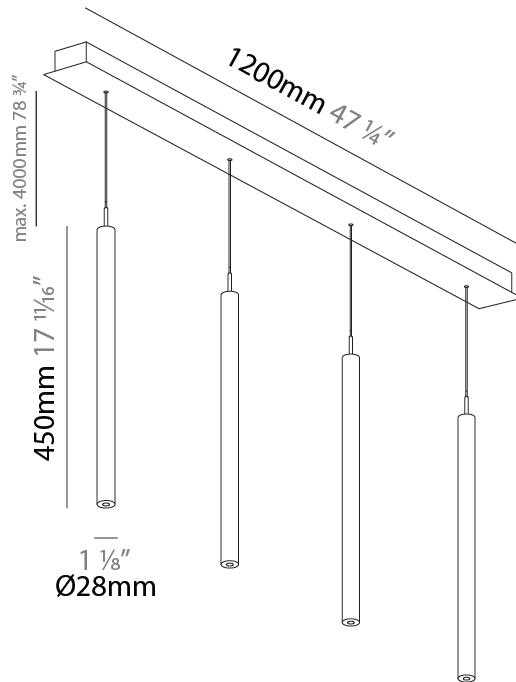

GENERAL

Series: G-Mini Channel
Subseries: G-Mini Channel Hangover
Partner: Prolicht
Division: Architectural
Installation: Suspension
Product Type: Clusters
Mounting Location: Ceiling
Light Distribution: Direct

PHYSICAL

Shape: Cylinder
Diameter (mm): 28
Diameter (in): 1 1/8
Length (mm): 1200
Length (in): 47 1/4
Height (mm): 450
Height (in): 17 11/16

Diffuser: Shine Ring - NOR / OPL / YEL / ORA / RED / BLU / GRN
Fixture Finish: SSR / BKV / CWI / CRY / HAB / UFT / ITA / RUA / FTG / MYG / LOD / PUS / FRO / FUP / KIA / POP / BLS / SPG / MEY / GOH / CHC / COM / ABZ / JAG / OBR / MOS / ROR
Accent Finish: NOF / COP / MIR / SSS
Fixture Material: Extruded Aluminum / Steel
Cable Details: 2000mm/78 3/4" / 4000mm/157 1/2" - Cable, Black, Green, Orange, Red, White

ELECTRICAL

Lamp Type: LED (Zhaga Standard)
Input Wattage (W): 26
Total Output Wattage (W): 23.7
Dimming: Tri-Mode (Non-Dimming and Phase Dimming (120Vac only) and 0-10V Dimming)
Driver Included: Yes
Driver Location: Integrated
Driver Type: Constant Current - Universal
Driver Class: Class 2
Input Voltage (V): 120 - 277

LED

Color Temperature (°K): 2700 / 3000 / 3500 / 4000
Max. Delivered Lumen (lm): 1557 / 1421 / 1499 / 1450
Nominal Lumen (lm): 1840 / 1949 / 2057 / 2112
CRI: >90 CRI
Lamp Life (hrs): 50000

OPTICAL

Beam Angle: 32 / 58

RATINGS AND CERTIFICATIONS

Certified By: Certified for North American Standards
IP rating: IP20