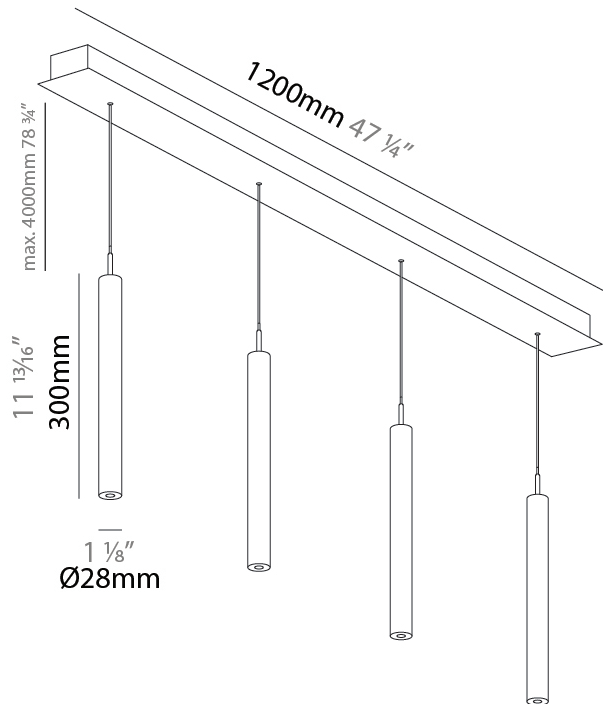

GENERAL

Series: G-Mini Channel
Subseries: G-Mini Channel Hangover
Partner: Prolicht
Division: Architectural
Installation: Suspension
Product Type: Clusters
Mounting Location: Ceiling
Light Distribution: Direct

PHYSICAL

Shape: Cylinder
Diameter (mm): 28
Diameter (in): 1 1/8
Length (mm): 1200
Length (in): 47 1/4
Height (mm): 300
Height (in): 11 13/16

Diffuser: Shine Ring - NOR / OPL / YEL / ORA / RED / BLU / GRN
Fixture Finish: SSR / BKV / CWI / CRY / HAB / UFT / ITA / RUA / FTG / MYG / LOD / PUS / FRO / FUP / KIA / POP / BLS / SPG / MEY / GOH / CHC / COM / ABZ / JAG / OBR / MOS / ROR
Accent Finish: NOF / COP / MIR / SSS
Fixture Material: Extruded Aluminum / Steel
Cable Details: 2000mm/78 3/4" / 4000mm/157 1/2" - Cable, Black, Green, Orange, Red, White

ELECTRICAL

Lamp Type: LED (Zhaga Standard)
Input Wattage (W): 26
Total Output Wattage (W): 23.7
Dimming: Tri-Mode (Non-Dimming and Phase Dimming (120Vac only) and 0-10V Dimming)
Driver Included: Yes
Driver Location: Integrated
Driver Type: Constant Current - Universal
Driver Class: Class 2
Input Voltage (V): 120 - 277

LED

Color Temperature (°K): 2700 / 3000 / 3500 / 4000
Max. Delivered Lumen (lm): 1557 / 1421 / 1499 / 1450
Nominal Lumen (lm): 1840 / 1949 / 2057 / 2112
CRI: >90 CRI
Lamp Life (hrs): 50000

OPTICAL

Beam Angle: 32 / 58

RATINGS AND CERTIFICATIONS

Certified By: Certified for North American Standards
IP rating: IP20