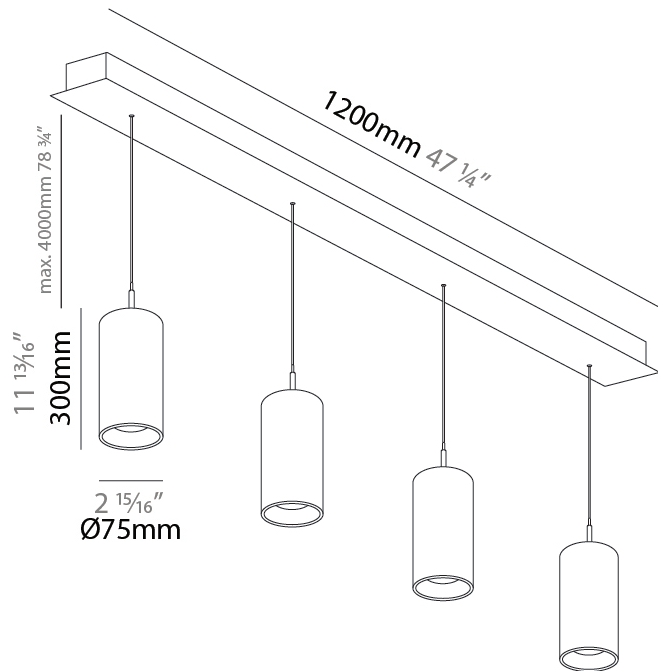

GENERAL

Series: G-Mini Channel
Subseries: G-Mini Channel Hangover
Partner: Prolicht
Division: Architectural
Installation: Suspension
Product Type: Clusters
Mounting Location: Ceiling
Light Distribution: Direct

PHYSICAL

Shape: Cylinder
Diameter (mm): 75
Diameter (in): 2 15/16
Length (mm): 1200
Length (in): 47 1/4
Height (mm): 150
Height (in): 5 7/8
Diffuser: Shine Ring - NOR / OPL / YEL / ORA / RED / BLU / GRN
Fixture Finish: SSR / BKV / CWI / CRY / HAB / UFT / ITA / RUA / FTG / MYG / LOD / PUS / FRO / FUP / KIA / POP / BLS / SPG / MEY / GOH / CHC / COM / ABZ / JAG / OBR / MOS / ROR
Accent Finish: NOF / COP / MIR / SSS
Fixture Material: Extruded Aluminum / Steel
Cable Details: 2000mm/78 3/4" / 4000mm/157 1/2" - Cable, Black, Green, Orange, Red, White

ELECTRICAL

Lamp Type: LED (Zhaga Standard)
Input Wattage (W): 38
Total Output Wattage (W): 34.5
Dimming: Non-Dimmable
Driver Included: Yes
Driver Location: Integrated
Driver Type: Constant Current - Universal
Driver Class: Class 2
Input Voltage (V): 120 - 277

LED

Color Temperature (°K): 2700 / 3000 / 3500 / 4000
Max. Delivered Lumen (lm): Max 3171
Nominal Lumen (lm): Max 4231
CRI: >90 CRI
Lamp Life (hrs): 50000

OPTICAL

Beam Angle: 6 / 22 / 38

RATINGS AND CERTIFICATIONS

Certified By: Certified for North American Standards
IP rating: IP20