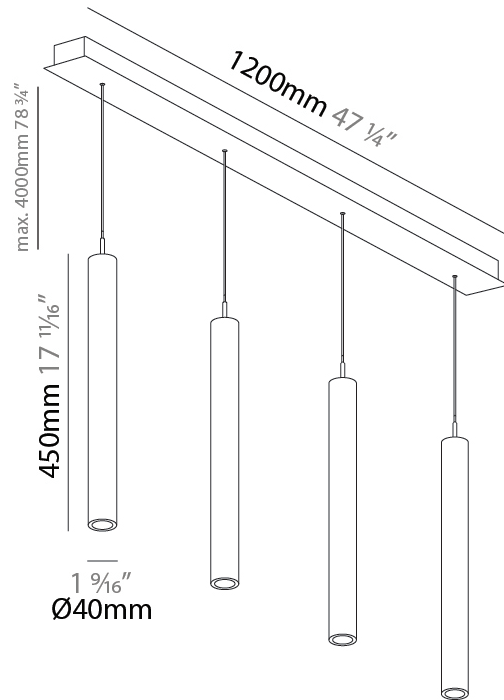

GENERAL

Series: G-Mini Channel
Subseries: G-Mini Channel Hangover
Partner: Prolicht
Division: Architectural
Installation: Suspension
Product Type: Clusters
Mounting Location: Ceiling
Light Distribution: Direct

PHYSICAL

Shape: Cylinder
Diameter (mm): 440
Diameter (in): 1 9/16
Length (mm): 1200
Length (in): 47 1/4
Height (mm): 450
Height (in): 17 11/16
Diffuser: Shine Ring - NOR / OPL / YEL / ORA / RED / BLU / GRN
Fixture Finish: SSR / BKV / CWI / CRY / HAB / UFT / ITA / RUA / FTG / MYG / LOD / PUS / FRO / FUP / KIA / POP / BLS / SPG / MEY / GOH / CHC / COM / ABZ / JAG / OBR / MOS / ROR
Accent Finish: NOF / COP / MIR / SSS
Fixture Material: Extruded Aluminum / Steel
Cable Details: 2000mm/78 3/4" / 4000mm/157 1/2" - Cable, Black, Green, Orange, Red, White

ELECTRICAL

Lamp Type: LED (Zhaga Standard)
Input Wattage (W): 39
Total Output Wattage (W): 35.4
Dimming: Non-Dimmable
Driver Included: Yes
Driver Location: Integrated
Driver Type: Constant Current - Universal
Driver Class: Class 2
Input Voltage (V): 120 - 277

LED

Color Temperature (°K): 2700 / 3000 / 3500 / 4000
Max. Delivered Lumen (lm): 2776 / 2904 / 3012 / 3080
Nominal Lumen (lm): 3878 / 4056 / 4206 / 4301
CRI: >90 CRI
Lamp Life (hrs): 50000

OPTICAL

Beam Angle: 40 / 52

RATINGS AND CERTIFICATIONS

Certified By: Certified for North American Standards
IP rating: IP20